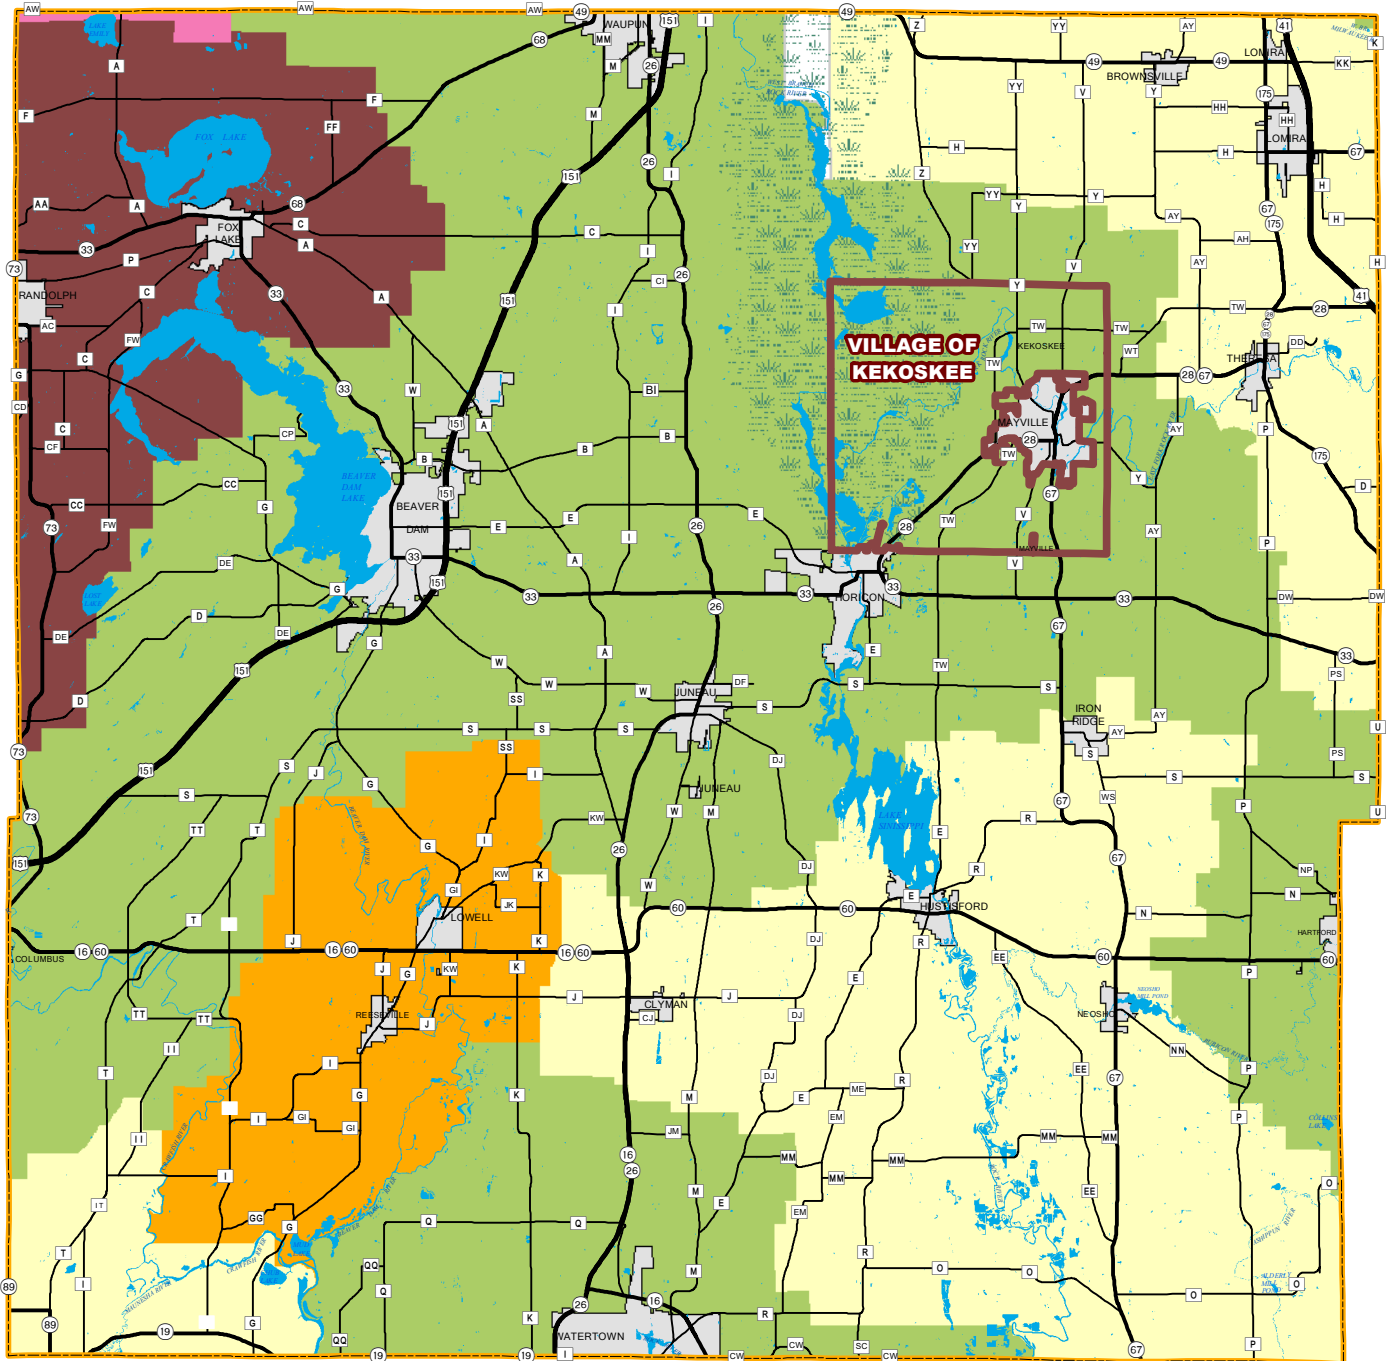

TELEPHONE SERVICE PROVIDERS

Village of Kekoskee

Dodge County, WI

LEGEND

- US Highways
- State Highways
- County Roads
- Major Rivers
- Lakes & Ponds
- Horicon Marsh
- County Boundary
- Village of Kekoskee
- Cities & Villages

TELEPHONE PROVIDERS

- Interstates
- CenturyTel Central
- Century
- Riverside
- SBC WI
- Verizon North Inc.
- Unassigned Territory