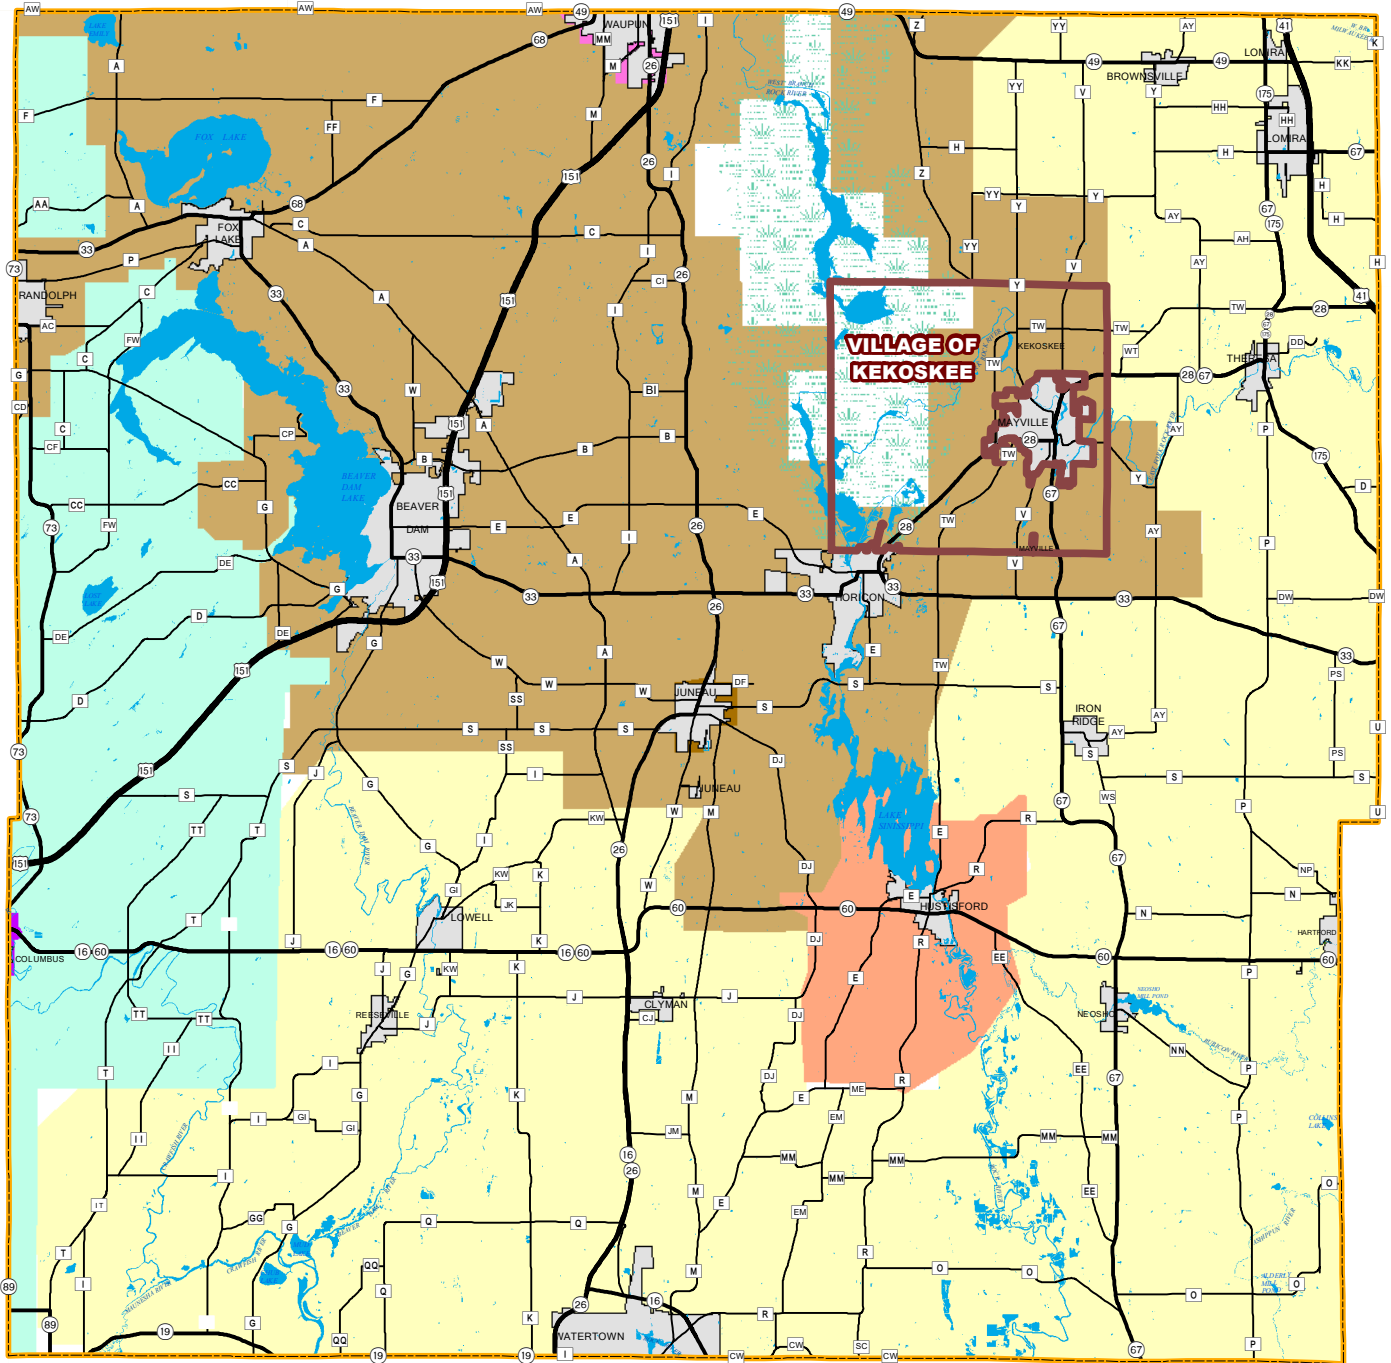

ELECTRIC SERVICE PROVIDERS

Village of Kekoskee

Dodge County, WI

LEGEND

- US Highways
- State Highways
- County Roads
- Major Rivers
- Lakes & Ponds
- Horicon Marsh
- County Boundary
- Village of Kekoskee
- Cities & Villages

ELECTRIC PROVIDERS

- Interstates
- Columbus Water & Light Dept
- Hartford Utilities
- Hustisford Utilities
- Juneau Utility Commission
- Waupun Public Utilities
- Adams-Columbia Electric Coop
- Wisconsin Electric Power Co.
- Wisconsin Power & Light