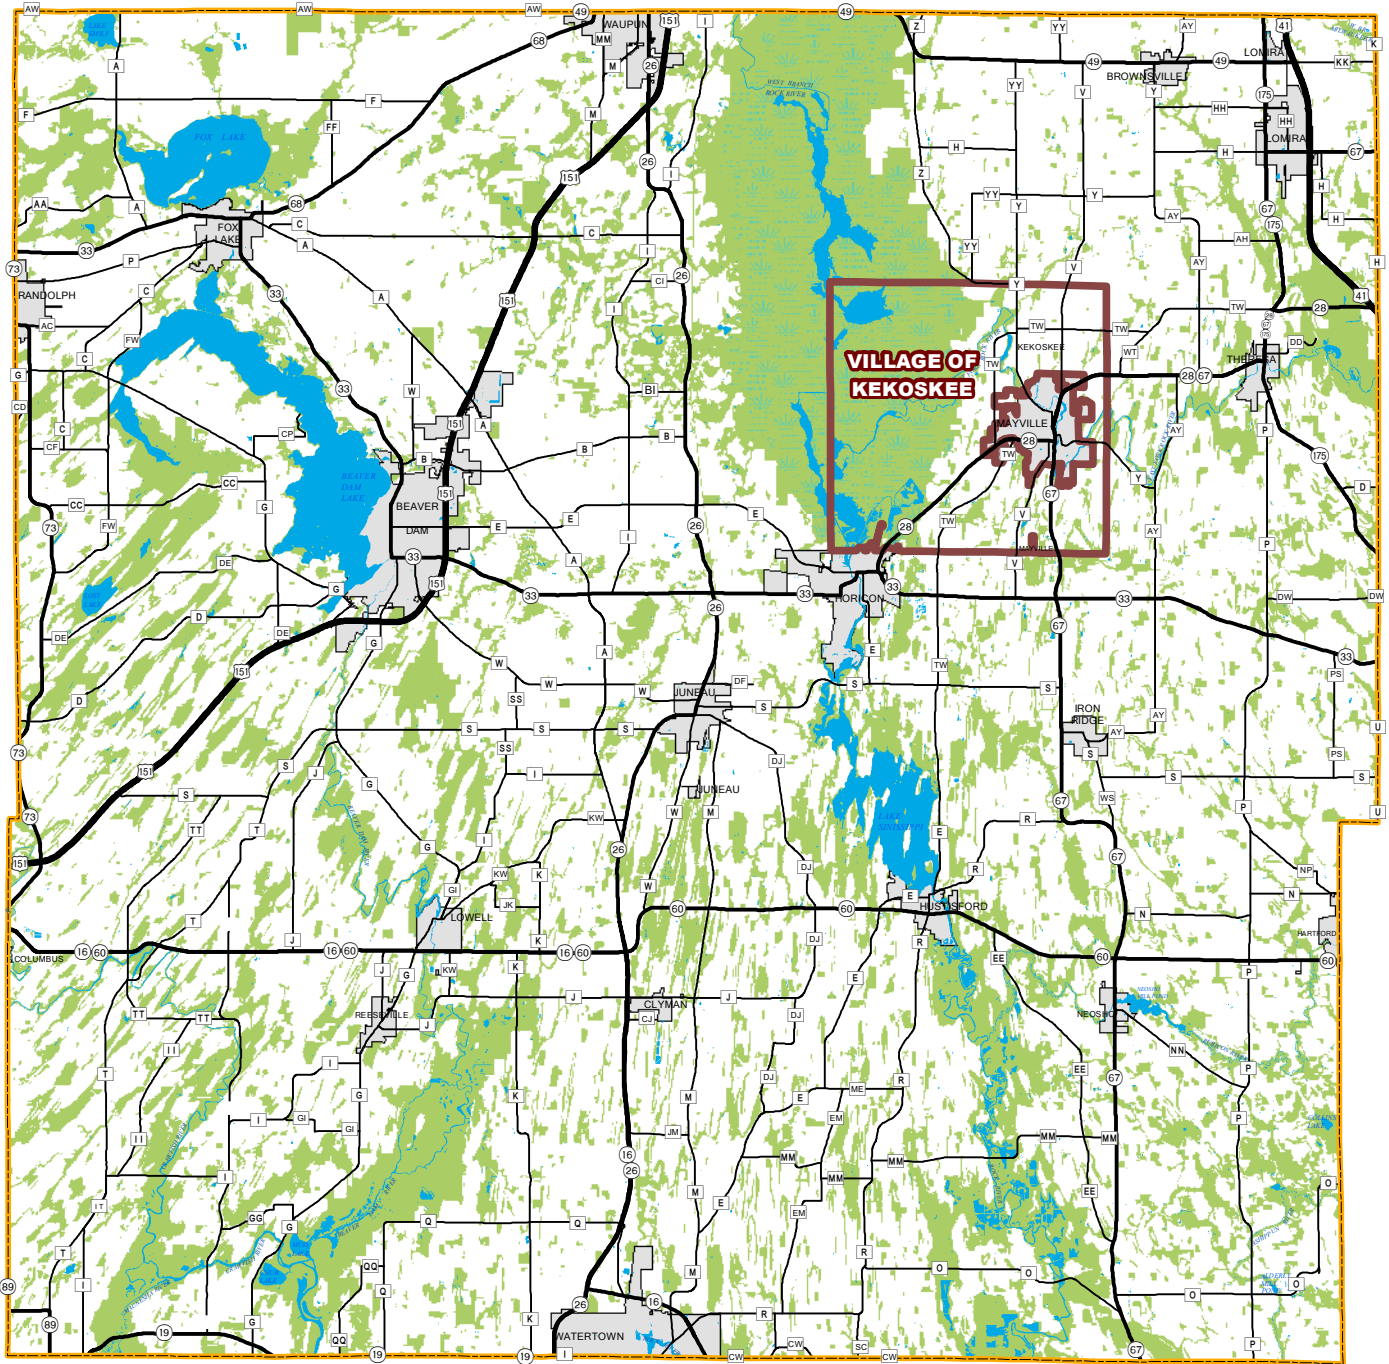

ENVIRONMENTAL CORRIDORS

Village of Kekoskee

Dodge County, WI