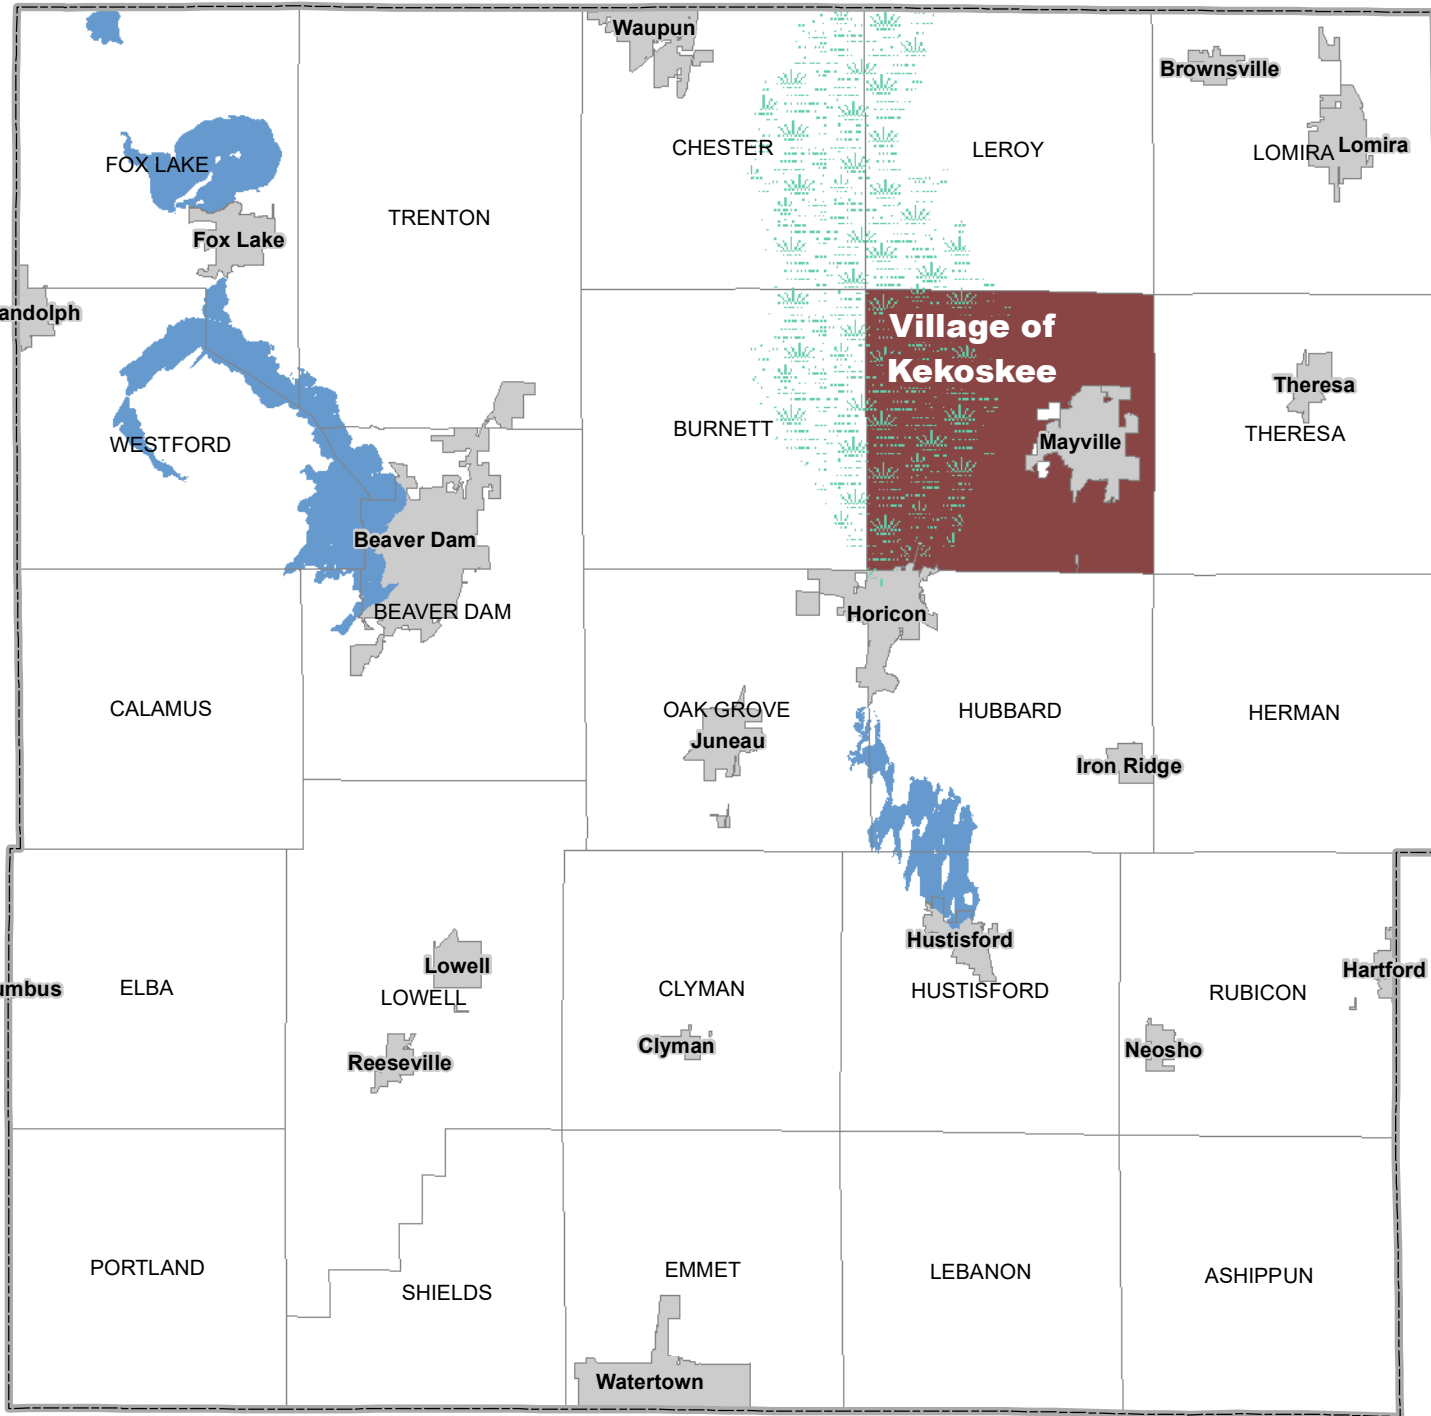

LOCATION

Village of Kekoskee
Dodge County, WI