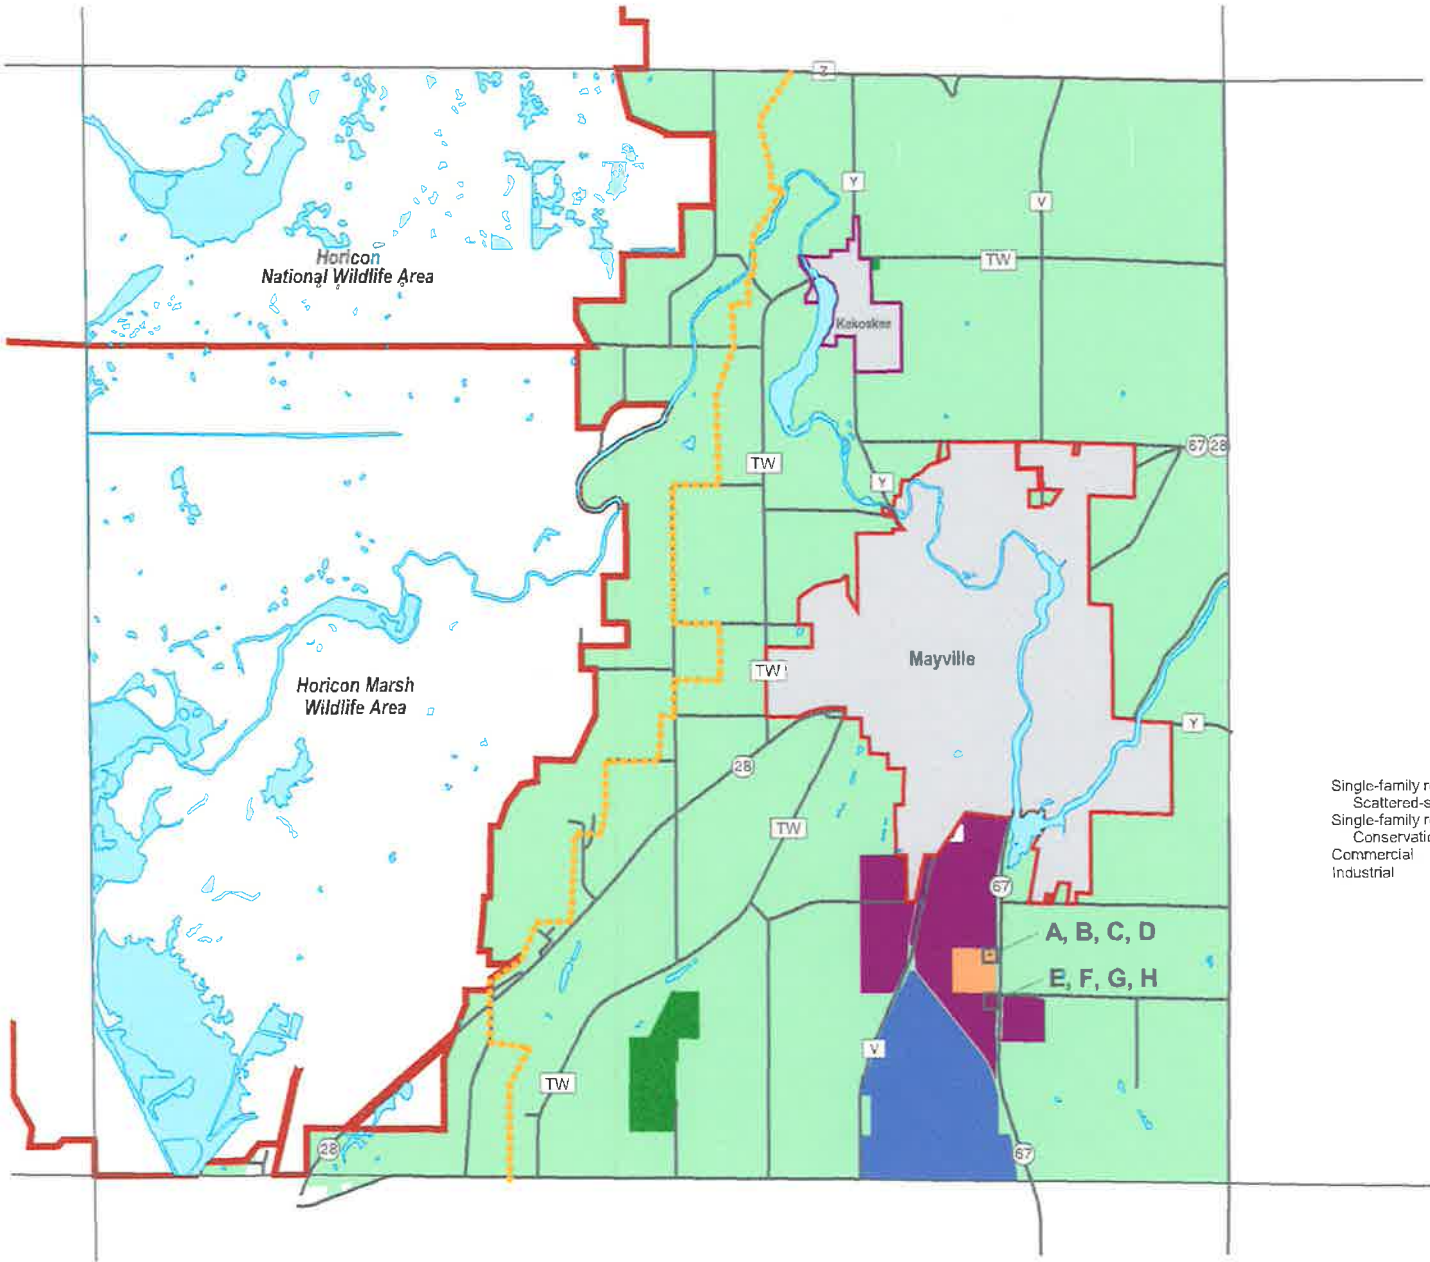

Town of Williamstown

Land Use Plan

August 23, 2004

1. Land use plan
2. Residential
   - Agriculture
   - Park
   - Horicon Marsh
   - Industrial
   - Sanitary Landfill
   - Commercial
   - Scenic overlook
   - Town Farmers Market
   - Town hall & picnic grounds
   - Scenic view limit
   - Water features

	2004 to 2007	2008 to 2012	2013 to 2017	2018 to 2023	Total
Single-family residential acres	7	8	9	10	34
Scattered-sites					
Single-family residential acres Conservation subdivision	0	0	0	1	1
Commercial	1/A	1/B	1/C	1/D	4
Industrial	1/E	1/F	1/G	1/H	4
	9	10	11	13	43 Acres